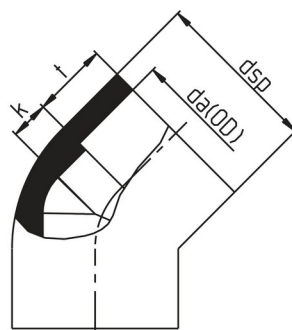

HIM

Albue 45°

- PP- albue 45°
- Innvendig muffe sveis
- PN 10

Artikkelnr	da(OD)	dsp	k	t
HIM-A 020	20	29	8.0	16.5
HIM-A 025	25	35	9.5	18
HIM-A 032	32	43	10.5	20
HIM-A 040	40	53	12.5	22
HIM-A 050	50	65	15.0	24
HIM-A 063	63	81	18.5	29
HIM-A 075	75	92	20.0	33
HIM-A 090	90	113	23.5	37.5
HIM-A 110	110	135	28.0	43