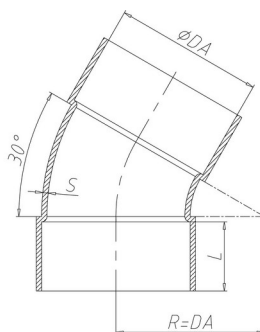

KVV

Albue 30°

- PVC- albue 30°
- Muffe i begge ender
- Grå (hvit på forespørsel)

Artikkelnr	Da Ø	R	L	S
KVV075	75.0	75	40.0	1.8
KVV090	90.0	90	40.0	1.8
KVV110	110.0	110	40.0	1.8
KVV125	125.0	125	40.0	1.8
KVV160	160.0	160	40.0	1.8
KVV200	200.0	200	40.0	1.8
KVV250	250.0	250	40.0	2
KVV280	280.0	280	50.0	2.3
KVV315	315.0	315	50.0	2.5
KVV355	355.0	355	50.0	2.9
KVV400	400.0	400	50.0	3.2
KVV500	500.0	500	50.0	4
KVV600	600.0	600	60.0	6