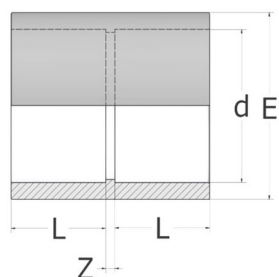

S010C

Muffe

- C-PVC Muffe
- Innvendig sveis

Artikkelnr	d	E	L	Z
S010C-020	20	28	16	3
S010C-025	25	34	19	3
S010C-032	32	42	22	3
S010C-040	40	51	26	3
S010C-050	50	61	31	3
S010C-063	63	75	38	3
S010C-075	75	88	44	4
S010C-090	90	106	51	5
S010C-110	110	126	61	6
S010C-160	160	181	86	8