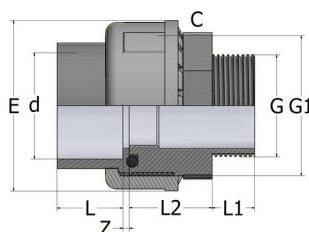

US82XU

Union innv. lim/utv. gjenge

- PVC -unionkoppling
- Innvendig lim / Utvendig gjenge
- E = EPDM
- F = FPM
- PN 16

Artikkelnr	d	R	E	H	K	L	L1	R1	Z
US82XU-E-016-R010	16	3/8"	33	58.5	20	14	10.5	3/4"	34
US82XU-E-020-R015	20	1/2"	41	65	25	16	13.5	1"	35.5
US82XU-E-025-R020	25	3/4"	50	72.5	32	19	15	1 1/4"	38.5
US82XU-E-032-R025	32	1"	58	80	38	22	17.5	1 1/2"	40.5
US82XU-E-040-R032	40	1 1/4"	72	91	48	26	19.5	2"	45.5
US82XU-E-050-R040	50	1 1/2"	79	101	55	31	19.5	2 1/4"	50.5
US82XU-E-063-R050	63	2"	98	122.5	69	38	24	2 3/4"	60.5
US82XU-V-016-R010	16	3/8"	33	58.5	20	14	10.5	3/4"	34
US82XU-V-020-R015	20	1/2"	41	65	25	16	13.5	1"	3.5
US82XU-V-025-R020	25	3/4"	50	72.5	32	19	15	1 1/4"	38.5
US82XU-V-032-R025	32	1"	58	80	38	22	17.5	1 1/2"	40.5
US82XU-V-040-R032	40	1 1/4"	72	91	48	26	19.5	2"	45.5
US82XU-V-050-R040	50	1 1/2"	79	101	55	31	19.5	2 1/4"	50.5
US82XU-V-063-R050	63	2"	98	122.5	69	38	24	2 3/4"	60.5